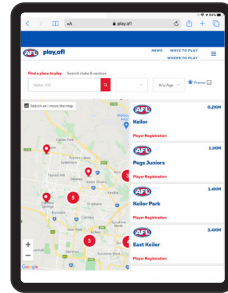

- Choose your local football club
- Favourite colour/design of guernsey
- Favourite mascot
- Team song

AFL team colours

VISIT PLAY.AFL

WELCOME TO THE AFL

WHERE TO PLAY

There are programs and competitions for all ages. To find a club near you and experience the game first-hand, head to play.afl/club-finder

Find your nearest club online

WHERE TO WATCH

AFL games are played in stadiums across Australia including the iconic MCG which can hold up to 100,000 fans. The atmosphere is truly amazing and something that everyone should experience.